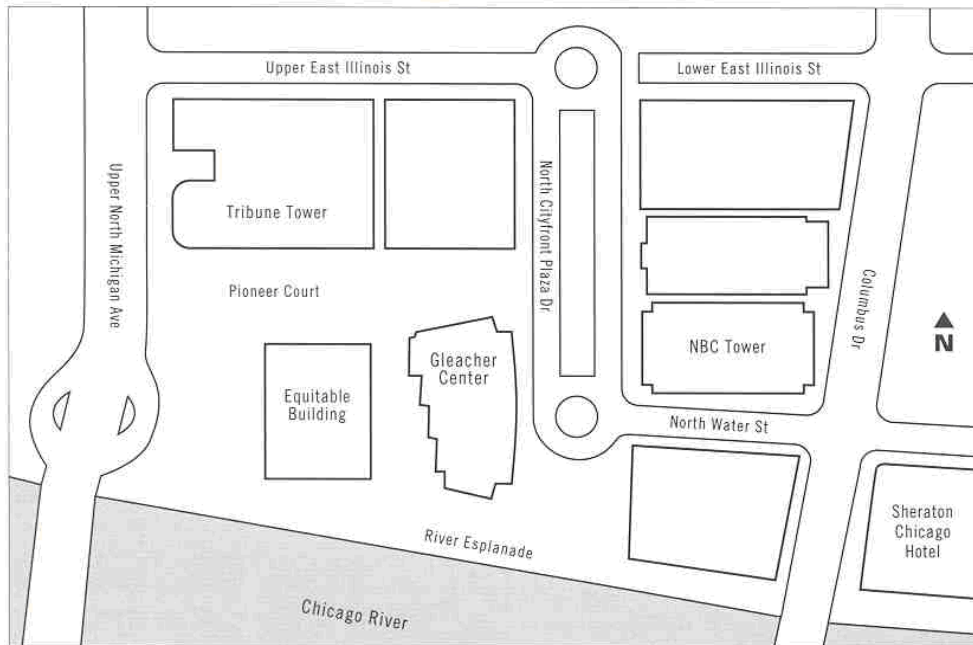

LOWER LEVEL ACCESS AND PARKING

Map Key

- ▲ Parking lot entrance
- Stair access to upper level

Walking directions from parking lots

- 1. Equitable Building Parking (indoor)**
 Proceed to escalator to access the Equitable Building main lobby. Exit main lobby doors to Pioneer Court. The Gleacher Center is located directly behind the Equitable Building across from NBC Tower.
- 2. 201 East Illinois (outdoor)**
 Access upper level via enclosed stairway from parking lot. Walk across upper level plaza to Gleacher Center.
- 3. NBC Tower Parking (indoor)**
 Access NBC main lobby via stairs; exit main lobby doors and proceed across courtyard to the Gleacher Center.
- 4. Ogden Plaza self-park (indoor)**
 Follow pedway signs to Sheraton Chicago Hotel lobby. Exit main lobby of hotel; cross Columbus Drive to Gleacher Center.

UPPER LEVEL ACCESS

THE UNIVERSITY OF CHICAGO
 GLEACHER CENTER
 450 North Cityfront Plaza Drive
 Chicago, Illinois 60611
 312.464.8787
 312.464.8789 fax
info@gleachercenter.com
www.gleachercenter.com