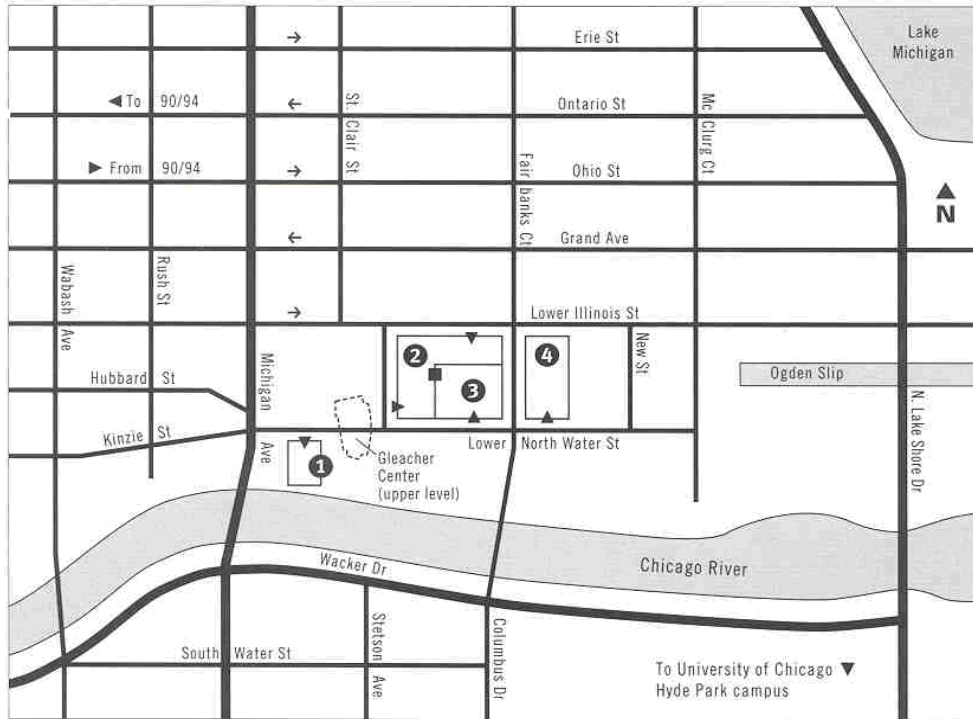

LOWER LEVEL ACCESS AND PARKING

Map Key

- ▲ Parking lot entrance
- Stair access to upper level

Walking directions from parking lots

- 1. Equitable Building Parking (indoor)**
 Proceed to escalator to access the Equitable Building main lobby. Exit main lobby doors to Pioneer Court. The Gleacher Center is located directly behind the Equitable Building across from NBC Tower.
- 2. 201 East Illinois (outdoor)**
 Access upper level via enclosed stairway from parking lot. Walk across upper level plaza to Gleacher Center.
- 3. NBC Tower Parking (indoor)**
 Access NBC main lobby via stairs; exit main lobby doors and proceed across courtyard to the Gleacher Center.
- 4. Ogden Plaza self-park (indoor)**
 Follow pedway signs to Sheraton Chicago Hotel lobby. Exit main lobby of hotel; cross Columbus Drive to Gleacher Center.

UPPER LEVEL ACCESS

THE UNIVERSITY OF CHICAGO
 GLEACHER CENTER
 450 North Cityfront Plaza Drive
 Chicago, Illinois 60611
 312.464.8787
 312.464.8789 fax
info@gleachercenter.com
www.gleachercenter.com